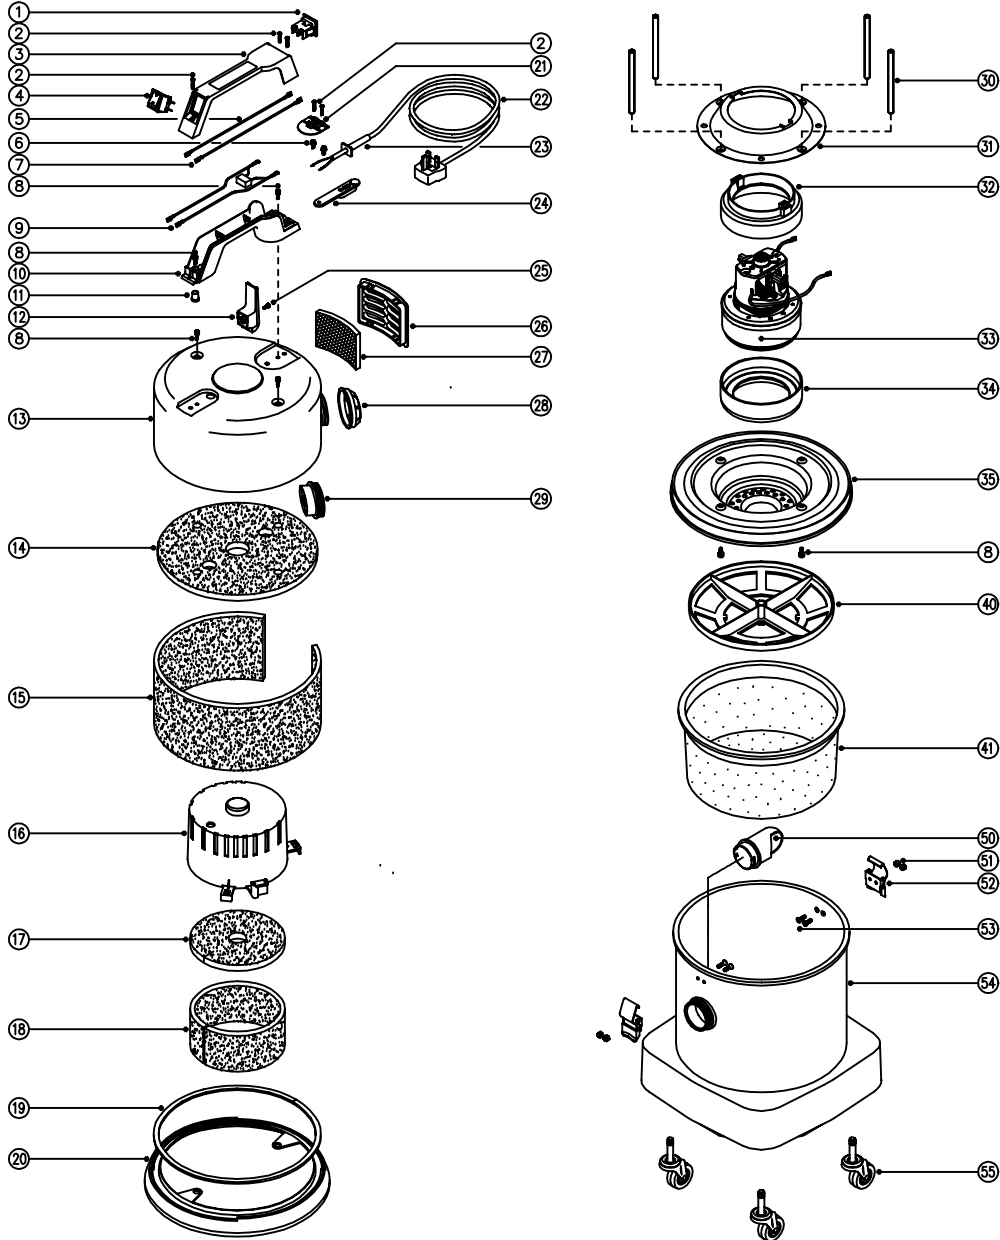

Spare Parts

Model No. NVQ380 & NVQ380B (2 WIRE)

Numatic, International, Chard, Somerset, TA20 2BB. 231661
 Tel: 01460 68480 Fax: 01460 68560 DRAWING: EXP284 ISS: 01
 Sales - Tel: 01460 68600 Fax: 01460 68458 12/08/96

MODEL No. NVQ380 & NVQ380B (2 WIRE)

SUB ASSEMBLIES

POWER HEADS - COMPLETE

ITEMS 1 TO 35
Part Numbers Available Upon Request

FILTERS - COMPLETE

ITEMS 40 TO 41
Part Numbers Available Upon Request

CONTAINERS - COMPLETE

ITEMS 50 TO 61
Part Numbers Available Upon Request

SPARE PARTS

POS.	PART No	DESCRIPTION
1	220130	P.T.O. Socket
2	219107	No6 x 5/8" Long Plastite Screw
3	206212	Handle Cover
4	220286	Rocker Switch
5	320611	Blue Link Wire
6	219090	M4 x 8mm Long Sems Screw
7	320610	Brown Link Wire
8	219047	M5 x 10mm Long Sems Screw
9	220142	Suppressor Assembly
	320003	Brown Link Wire (2 Required:100 & 120V Machine Only)
10	206187	Handle Body Moulding
11	220061	Cable Bush
12	206006	Cable Hook
13	401194	Black Head Top (No Logo) (NVQ380)
	401094R	Black Head Top (Red Logo) (NVQ380)
	401094B	Black Head Top (Blue Logo) (NVQ380)
	401094G	Black Head Top (Green Logo) (NVQ380)
	401094Y	Black Head Top (Yellow Logo) (NVQ380)
	401700	Black Head Top (No Logo) (NVQ380B)
	401700R	Black Head Top (Red Logo) (NVQ380B)
	401700B	Black Head Top (Blue Logo) (NVQ380B)
	401700G	Black Head Top (Green Logo) (NVQ380B)
	401700Y	Black Head Top (Yellow Logo) (NVQ380B)
14	203005	Top Felt
15	203001	Side Felt (NVQ380B)
	203009	Side Felt (NVQ380)
16	229149	Noise Reduction Pod