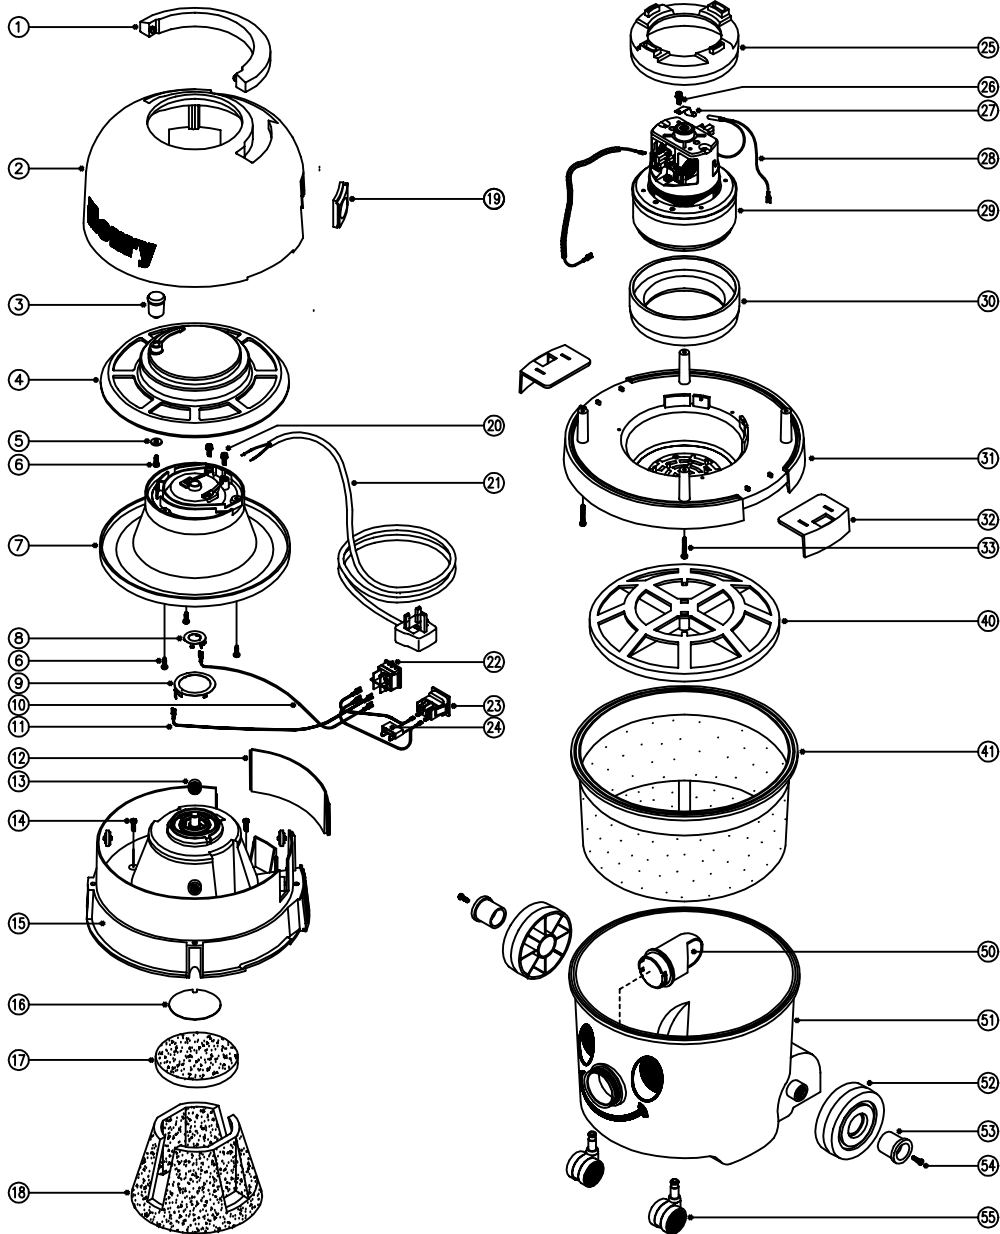

MODEL No. HVR200 & 200P {AS BUILT FROM SERIAL No:963300001}

SUB ASSEMBLIES

HEADS - COMPLETE

PART No	DESCRIPTION (ITEMS 1 TO 31)
506216	230V - Black (Red Henry Logo)
511176	230V - Black (Blue Henry Logo)
511096	230V - Black (Green Henry Logo)
511016	230V - Black (Yellow Henry Logo)
506290	230V - Black (Red Henry Logo)
511190	230V - Black (Blue Henry Logo)
511110	230V - Black (Green Henry Logo)
511030	230V - Black (Yellow Henry Logo)
506269	120V - Black (Red Henry Logo)
511229	120V - Black (Blue Henry Logo)
511149	120V - Black (Green Henry Logo)
511999	120V - Black (Yellow Henry Logo)
506237	110V - Black (Red Henry Logo)
511197	110V - Black (Blue Henry Logo)
511117	110V - Black (Green Henry Logo)
511037	110V - Black (Yellow Henry Logo)
506281	230V - Black (Blue Henry Logo)
511241	230V - Black (Blue Henry Logo)
506997	230V - Black (Green Henry Logo)
511081	230V - Black (Yellow Henry Logo)
506283	230V - Black (Red Henry Logo) } 15 Amp Plug
506253	230V - Black (Red Henry Logo) } Swiss Plug
511956	230V - Black (Red Henry Plus Logo)
511957	230V - Black (Blue Henry Plus Logo)
511958	230V - Black (Green Henry Plus Logo)
511959	230V - Black (Yellow Henry Plus Logo)
511960	230V - Black (Red Henry Plus Logo)
511961	230V - Black (Blue Henry Plus Logo)
511962	230V - Black (Green Henry Plus Logo)
511963	230V - Black (Yellow Henry Plus Logo)